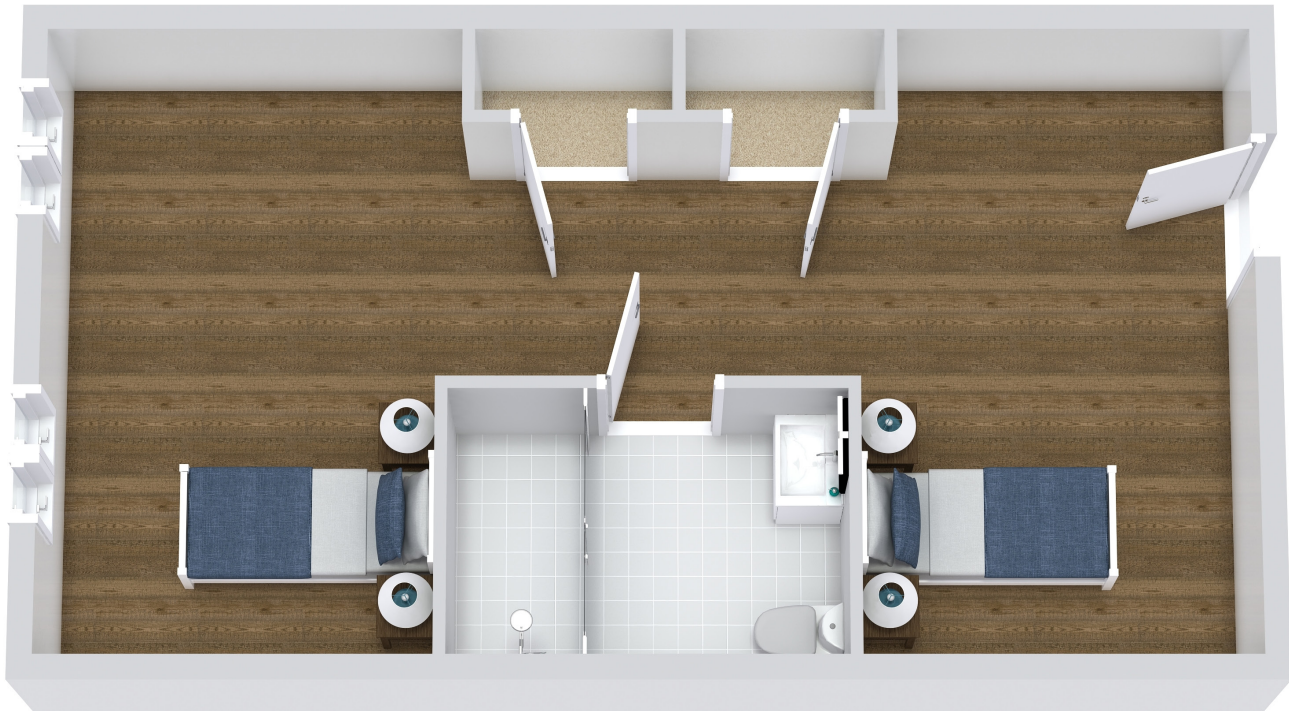

## STUDIO

\*Floor plans shown are representative of a model apartment.  
Individual suites may vary in square footage, shape and layout.

Scan Here to  
Learn More!

**The Retreat at Jasper** | Assisted Living | Memory Care  
190 Sammy McGhee Blvd. | Jasper, GA 30143 | (706) 253-7400 | [PhoenixSrLiving.com](http://PhoenixSrLiving.com)

## COMPANION

\*Floor plans shown are representative of a model apartment.  
Individual suites may vary in square footage, shape and layout.

Scan Here to  
Learn More!

**The Retreat at Jasper** | Assisted Living | Memory Care  
190 Sammy McGhee Blvd. | Jasper, GA 30143 | (706) 253-7400 | [PhoenixSrLiving.com](http://PhoenixSrLiving.com)